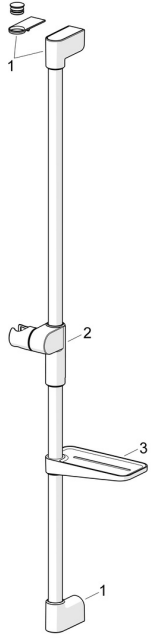

EAN: 4057304017988
static.hansa.com/44130200

Spare parts

SP44130200

| | Name | Code |
|----|------------------------------|----------|
| 01 | Wall bracket Chrome | 1013048V |
| 02 | Slide for shower rail Chrome | 1012974V |
| 03 | Soap holder White | 1013165V |