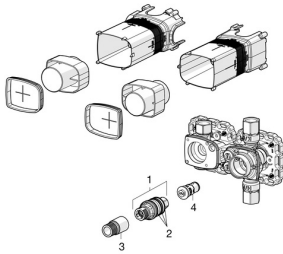

EAN: 4015474277960
static.hansa.com/44080000

Spare parts

SP44080000

	Name	Code
1	Thermostatic cartridge, 3.4	59914114
2	O-ring kit	59914113
3	Spindle	59914354
4	One-way valve with litter screen	59913696
5	Flush connector	59913589
N.I.	Raising kit	59914368