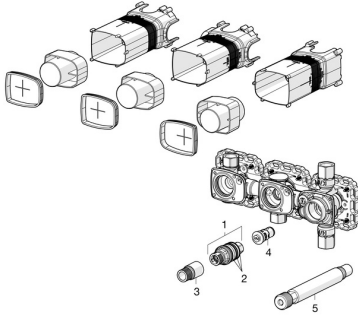

## Spare parts

### SP44070000

	Name	Code
1	Thermostatic cartridge, 3.4	59914114
2	O-ring kit	59914113
3	Spindle	59914354
4	One-way valve with litter screen	59913696
5	Flush connector	59913589
N.I.	Raising kit	59914368