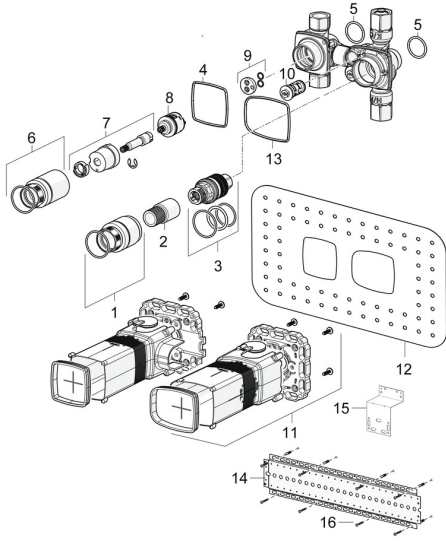

## Spare parts

### SP44030100

	Name	Code
01	Screw sleeve, M36x1.5, SW30 <b>Discontinued</b>	59914699
02	Spindle	59914700
03	Thermostatic cartridge, 3.4	59914114
04	Gasket	59913685
05	O-ring, d 25x2.5	59905053
06	Screw sleeve, M36x1.5, SW30	59914696
07	Spindle	59914701
08	Diverter	59914183
09	Disc	59914698
10	One-way valve with litter screen	59913696
11	Installation box <b>Discontinued</b>	59913683
12	Gasket, 280x180	59913695
13	Gasket <b>Discontinued</b>	59913707
14	Assembling plate	44050000
15	Assembling plate	44050100
16	Screw set <b>Discontinued</b>	59913706
N.I.	Raising kit, 20 mm	59914625