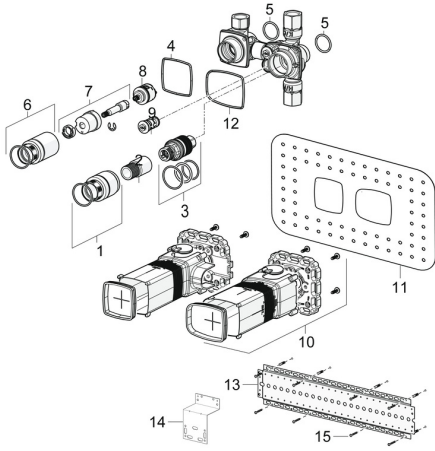

## Spare parts

### SP44020100

	Name	Code
01	Screw sleeve, M36x1.5, SW30 <b>Discontinued</b>	59914699
02	Spindle	59914700
03	Thermostatic cartridge, 3,4	59914114
04	Gasket	59913685
05	O-ring, d 25x2.5	59905053
06	Screw sleeve, M36x1.5, SW30	59914696
07	Spindle	59914697
08	Diverter	59914183
09	One-way valve with litter screen	59913696
10	Installation box <b>Discontinued</b>	59913683
11	Gasket, 280x180	59913695
12	Gasket <b>Discontinued</b>	59913707
13	Assembling plate	44050000
14	Assembling plate	44050100
15	Screw set <b>Discontinued</b>	59913706
N.I.	Raising kit, 20 mm	59914625