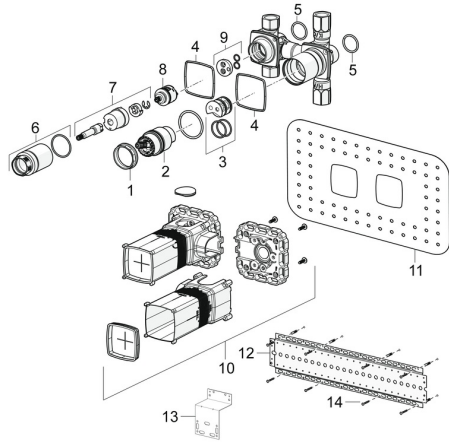

EAN: 4057304006937
static.hansa.com/44010100

Spare parts

SP44010100

	Name	Code
01	Tightening nut, M42x1.5, SW 38	59914128
02	Cartridge, 4.0 Classic	59914129
03	Adapter	59914695
04	Gasket	59913685
05	O-ring, d 25x2.5	59905053
06	Screw sleeve, M36x1.5, SW30	59914696
07	Spindle	1003510V
08	Diverter	59914183
09	Disc	59914698
10	Installation box Discontinued	59913683
11	Gasket, 280x180	59913684
12	Assembling plate	44050000
13	Assembling plate	44050100
14	Screw set Discontinued	59913706
N.I.	Raising kit, 20 mm	59914624