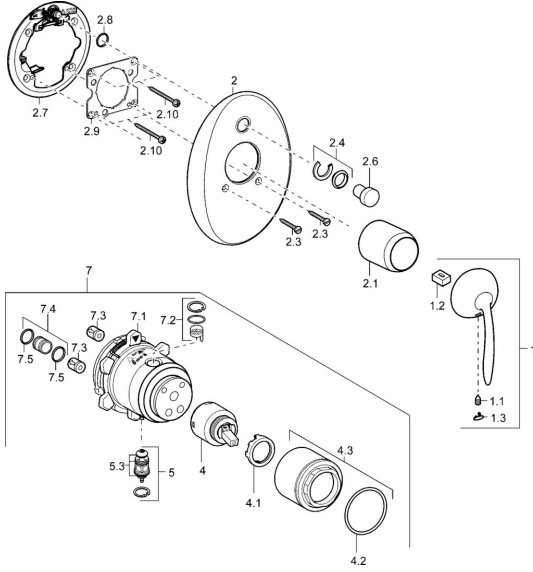

EAN: 4015474114975
static.hansa.com/43649001

Spare parts

SP43649001

	Name	Code
1	Lever Chrome Discontinued	59912864
1.1	Screw, M5x8, SW2.5	59904755
1.2	Bushing	59904778
1.3	Plug Chrome Discontinued	59911480
2	Cover flange Chrome Discontinued	59912938
2.1	Covering cap Chrome Discontinued	59912885
2.3	Screw, M5x25 Chrome	59912881
2.4	Flow limiting cap	59912924
2.6	Snap	59912926
2.7	Diverter Discontinued	59913036
2.8	O-ring, d 7.65x1.78	59902337
2.9	Fixing plate	59913034
2.10	Screw, M4.5x80	59912890
4	Cartridge, 4.0 Classic	59912791
4.1	Temperature adjustment limiter Discontinued	59912799
4.2	O-ring, d 40x2	59911507
4.3	Eye screw, M42x1, SW34 Discontinued	59912987
5	Diverter	59912985
5.3	Sealing kit Discontinued	59912997
7	Functional unit, H/C reversed Discontinued	59912977
7	Functional unit Discontinued	59912901
7.1	Blind nut	59912984
7.2	Valve	59912986
7.4	Connection nipple, (2014-)	59913885
7.5	O-ring, d 14x2	59912982
N.I.	Raising kit, 20 mm	59912754