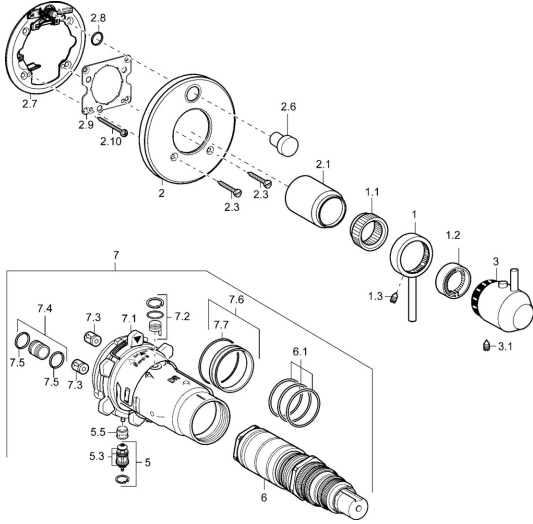

EAN: 4015474114159
static.hansa.com/4282904196

Spare parts

SP4282904196

	Name	Code
1	Lever Chrome Discontinued	5991301896
1.1	Adapter	59912894
1.2	Retaining ring Discontinued	5991289396
1.3	Screw, M6x9.5	59901609
2	Cover flange Chrome Discontinued	5991301396
2.1	Covering cap Discontinued	5991301696
2.3	Screw, M5x18, SW 3 Discontinued	5991301596
2.6	Push button Stainless steel Discontinued	5991301796
2.7	Fixing part	59912889
2.8	O-ring, d 7.65x1.78	59902337
2.9	Fixing plate	59913034
2.10	Screw, M4.5x80	59912890
3	Handle Chrome Discontinued	5991301996
3.1	Screw, M6x16, SW2.5	59911727
5	Diverter	59912985
5.3	Sealing kit Discontinued	59912997
5.5	Seat	59912229
6	Thermostatic cartridge, 1/2" Varox	59912843
6.1	O-ring, d 26x2	59911081
7	Functional unit Discontinued	59912905
7	Functional unit, H/C reversed Discontinued	59912979
7.1	Blind nut	59912984
7.2	Back-pressure valve	59912990
7.3	Non-return valve	59905714
7.4	Connection nipple, (2014-)	59913885
7.5	O-ring, d 14x2	59912982
7.6	Ring	59912989
7.7	O-ring, 50.52x1.78	59906841
N.I.	Raising kit, 20 mm	59912754
N.I.	Rebound pin	59912005