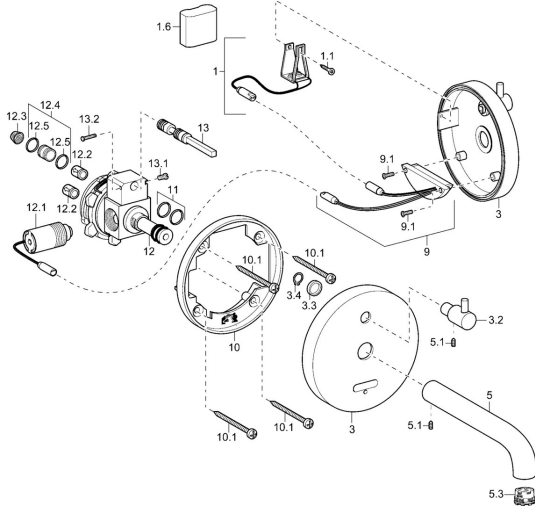

EAN: 4015474142220
static.hansa.com/41812101

Spare parts

SP41812101

	Name	Code
1	Battery holder	59913143
1.6	Lithium battery, DL223A /CR-P2	59912443
3	Cover flange, d 130 mm Chrome Discontinued	59913146
3.2	Temperature control handle Chrome	59913144
5	Spout, L=220 Discontinued	59913149
5	Spout, L=170 Chrome Discontinued	59913148
5	Spout, L=120 Chrome	59913147
5.1	Screw, M5x6, SW2.5	59912617
5.3	Aerator, M21.5x1	59913128
9	Electronics package, (4181)	59914771
10	Fixing part	59913152
10.1	Screw, M4.5x80	59912890
11	O-ring, d 14.5x2/13x1.9	59913153
12	Support piece, 16x1.5 SW14	59913154
12.1	Solenoid valve	59912240
12.2	Non-return valve	59905714
12.3	Litter filter	59911684
12.4	Connection nipple, (2014-)	59913885
12.5	O-ring, d 14x2	59912982
13	Temperature regulator	59913155
N.I.	Key for aerator, M21.5x1	59913133
N.I.	Functional unit	59914723
N.I.	Aerator, M21.5x1	59913598