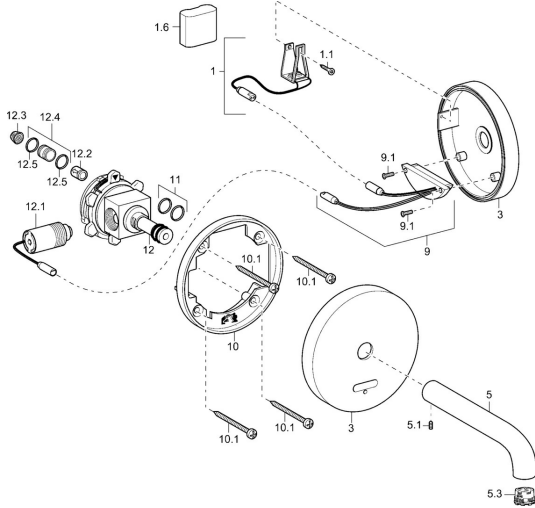

## Spare parts

### SP41802100

	Name	Code
1	Battery holder	59913143
1.6	Lithium battery, DL223A /CR-P2	59912443
3	Cover plate, d 130 mm Chrome <b>Discontinued</b>	59913145
5	Spout, L=120 Chrome	59913147
5	Spout, L=220 <b>Discontinued</b>	59913149
5	Spout, L=170 Chrome <b>Discontinued</b>	59913148
5.1	Screw, M5x6, SW2.5	59912617
5.3	Aerator, M21.5x1	59913128
9	Electronics package, (4180)	59914770
10	Fixing part	59913152
10.1	Screw, M4.5x80	59912890
11	O-ring, d 14.5x2/13x1.9	59913153
12	Support piece, 16x1.5 SW14	59913154
12.1	Solenoid valve	59912240
12.2	Non-return valve	59905714
12.3	Litter filter	59911684
12.4	Connection nipple, (2014-)	59913885
12.5	O-ring, d 14x2	59912982
N.I.	Aerator, M21.5x1	59913598
N.I.	Key for aerator, M21.5x1	59913133
N.I.	Functional unit, AQUIS 397.339.00	59914722