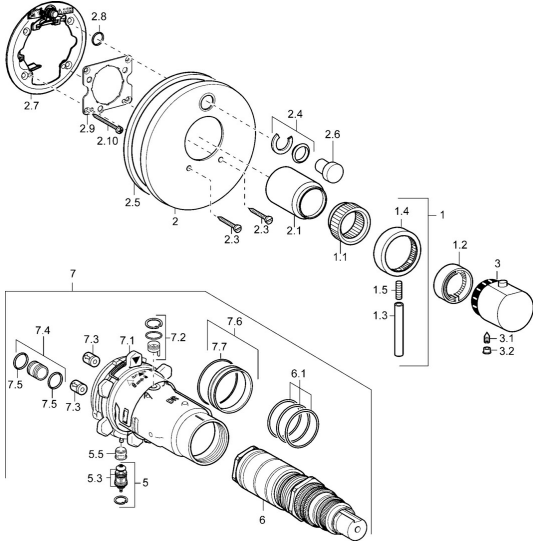

EAN: 4015474112759
static.hansa.com/41149042

Spare parts

SP41149042

	Name	Code
1	Lever Chrome Discontinued	59912941
1.1	Adapter	59912894
1.2	Temperature adjustment limiter Chrome	59912893
1.3	Lever, 80 mm Chrome	59912128
1.4	Flow control handle Chrome	59912130
1.5	Screw, M6x20	59911228
2	Cover plate Chrome Discontinued	59912883
2	Cover plate, d 170 mm Chrome Discontinued	59913077
2	Cover flange Chrome	59912929
2.1	Covering cap Chrome Discontinued	59912896
2.3	Screw, M5x25 Chrome	59912881
2.4	Flow limiting cap	59912924
2.5	Rubber gasket	59913045
2.6	Snap	59912926
2.7	Fixing part	59912889
2.8	O-ring, d 7.65x1.78	59902337
2.9	Fixing plate	59913034
2.10	Screw, M4.5x80	59912890
3	Temperature control handle Chrome	59912126
3.1	Screw, M6x9.5	59901609
3.2	Cover plug Chrome	59911840
5	Diverter	59912985
5.3	Sealing kit Discontinued	59912997
5.5	Seat	59912229
6	Thermostatic cartridge, 1/2" Varox	59912843
6.1	O-ring, d 26x2	59911081
7	Functional unit, H/C reversed Discontinued	59912979
7	Functional unit Discontinued	59912905
7.1	Blind nut	59912984
7.2	Back-pressure valve	59912990
7.3	Non-return valve	59905714
7.4	Connection nipple, (2014-)	59913885
7.5	O-ring, d 14x2	59912982
7.6	Ring	59912989
7.7	O-ring, 50.52x1.78	59906841
N.I.	Rebound pin	59912005
N.I.	Raising kit, 20 mm	59912754