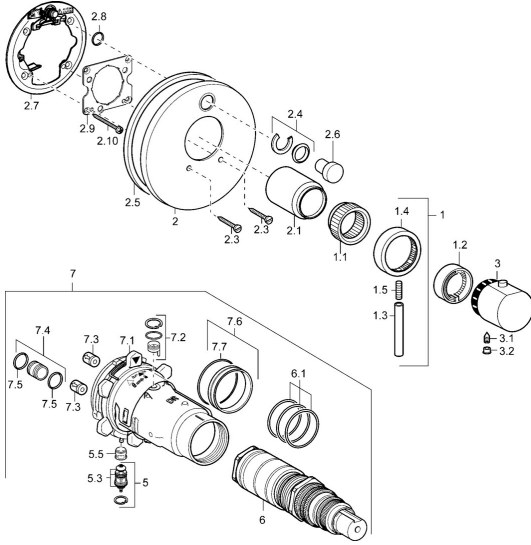

EAN: 4015474114074
static.hansa.com/41143042

Spare parts

SP41143042

	Name	Code
1	Lever Chrome Discontinued	59912941
1.1	Adapter	59912894
1.2	Temperature adjustment limiter Chrome	59912893
1.3	Lever, 80 mm Chrome	59912128
1.4	Flow control handle Chrome	59912130
1.5	Screw, M6x20	59911228
2	Cover plate Chrome Discontinued	59912883
2	Cover plate, d 170 mm Chrome Discontinued	59913077
2	Cover flange Chrome	59912929
2.1	Covering cap Chrome Discontinued	59912896
2.3	Screw, M5x25 Chrome	59912881
2.4	Flow limiting cap	59912924
2.5	Rubber gasket	59913045
2.6	Snap	59912926
2.7	Fixing part	59912889
2.8	O-ring, d 7.65x1.78	59902337
2.9	Fixing plate	59913034
2.10	Screw, M4.5x80	59912890
3	Temperature control handle Chrome	59912126
3.1	Screw, M6x9.5	59901609
3.2	Cover plug Chrome	59911840
5	Diverter	59912985
5.3	Sealing kit Discontinued	59912997
5.5	Seat	59912229
6	Thermostatic cartridge, 1/2" Varox	59912843
6.1	O-ring, d 26x2	59911081
7	Functional unit Discontinued	59912906
7	Functional unit, H/C reversed Discontinued	59912979
7.1	Blind nut	59912984
7.2	Back-pressure valve	59912990
7.3	Non-return valve	59905714
7.4	Connection nipple, (2014-)	59913885
7.5	O-ring, d 14x2	59912982
7.6	Ring	59912989
7.7	O-ring, 50.52x1.78	59906841
N.I.	Rebound pin	59912005
N.I.	Raising kit, 20 mm	59912754