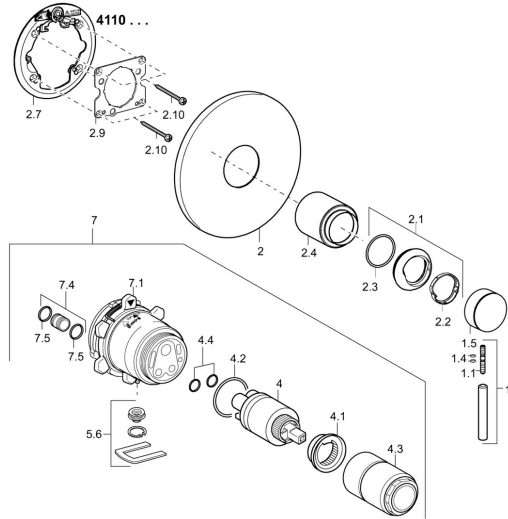

EAN: 4015474267954
static.hansa.com/41109583

Spare parts

SP41109583

	Name	Code
1	Lever, L=50, M5 IG	59913335
1.1	Screw, M5x35	59913299
1.4	O-ring, d 3x1.5	59913100
1.5	Cap Chrome	59913332
2	Cover flange, d 170 mm Chrome Discontinued	59914005
2.1	Covering cap Chrome	59913364
2.2	Bearing ring	59913363
2.3	O-ring, d 38x2	59913212
2.4	Cover sleeve Chrome	59913375
2.7	Supporting plate Discontinued	59913374
2.9	Fixing plate	59913034
2.10	Screw, M4.5x80	59912890
4	Cartridge, 3.5 Classic	59913075
4	Cartridge, 3.5 Eco	59912324
4.1	Temperature adjustment limiter	59912325
4.2	O-ring, d 28.24x2.62 Discontinued	59912590
4.3	Screw sleeve, M38x1	59912115
4.4	O-ring, d 10.10x1.60 Discontinued	59905072
5.6	Plug	59912981
7	Functional unit, 3.5, (2011-) Discontinued	59913376
7	Functional unit, H/C reversed	59912978
7.1	Blind nut	59912984
7.4	Connection nipple, (2014-)	59913885
7.5	O-ring, d 14x2	59912982
N.I.	Raising kit, 20 mm	59912754