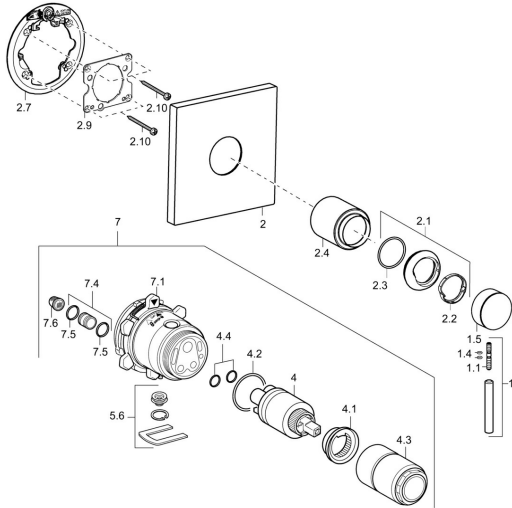

## Spare parts

### SP41109573

	Name	Code
1	Lever, L=50, M5 IG	59913335
1.1	Screw, M5x35	59913299
1.4	O-ring, d 3x1.5	59913100
1.5	Cap Black <b>Discontinued</b>	59913333
1.5	Cap Chrome	59913332
1.5	Cap White <b>Discontinued</b>	59913334
2	Cover plate, 150x150 Chrome <b>Discontinued</b>	59913373
2.1	Covering cap Chrome	59913364
2.2	Bearing ring	59913363
2.3	O-ring, d 38x2	59913212
2.4	Cover sleeve Chrome	59913375
2.7	Supporting plate <b>Discontinued</b>	59913374
2.9	Fixing plate	59913034
2.10	Screw, M4.5x80	59912890
4	Cartridge, 3.5 Classic	59913075
4	Cartridge, 3.5 Eco	59912324
4.1	Temperature adjustment limiter	59912325
4.2	O-ring, d 28.24x2.62 <b>Discontinued</b>	59912590
4.3	Screw sleeve, M38x1	59912115
4.4	O-ring, d 10.10x1.60 <b>Discontinued</b>	59905072
5.6	Plug	59912981
7	Functional unit, H/C reversed	59912978
7	Functional unit, 3.5, (2011-) <b>Discontinued</b>	59913376
7.1	Blind nut	59912984
7.4	Connection nipple, (2014-)	59913885
7.5	O-ring, d 14x2	59912982
N.I.	Raising kit, 20 mm	59912754