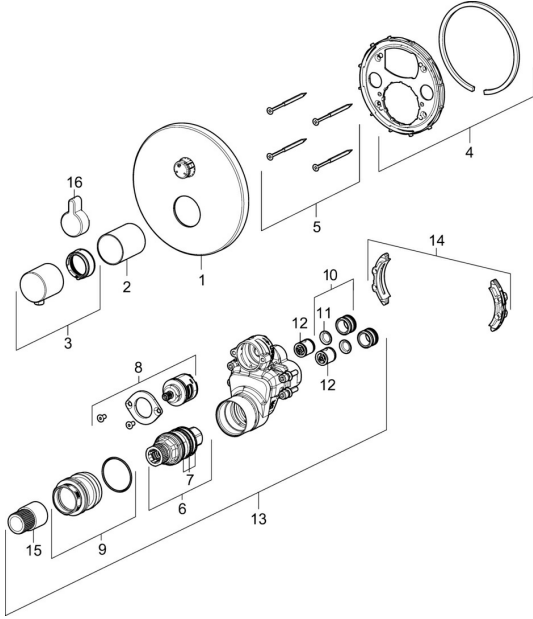

## Spare parts

### SP40589083

	Name	Code
01	Cover flange, d 170 mm Chrome	59914537
02	Cover sleeve Chrome	59914534
03	Temperature control handle	59914206
04	Fixing sleeve <b>Discontinued</b>	59914531
05	Screw, M4.5x80	59912890
06	Thermostatic cartridge, 3.4	59914114
07	O-ring kit	59914113
08	Diverter	59914183
09	Fixing screw, M36x1.5, SW30 <b>Discontinued</b>	59914538
10	Connection nipple, (2014-)	59913885
11	O-ring, d 14x2	59912982
12	Non-return valve	59905714
13	Functional unit	59914535
14	Adapter	59914217
15	Spindle	59914354
16	Diverter knob Chrome	59914541