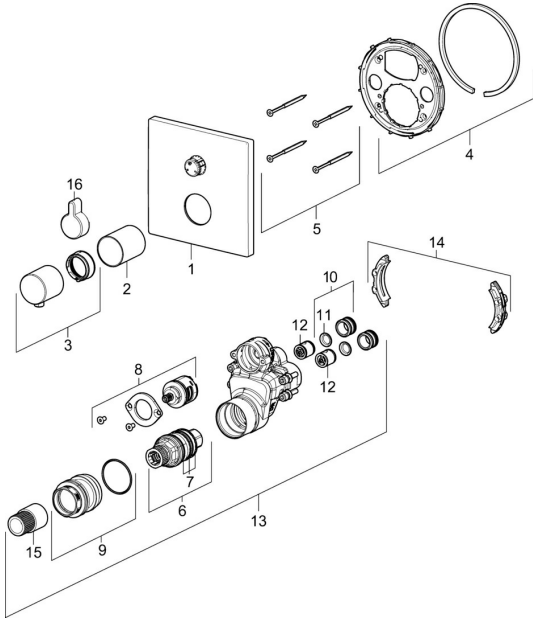

EAN: 4057304003882
static.hansa.com/40589073

Spare parts

SP40589073

	Name	Code
01	Cover flange, 150x150 mm Chrome	59914536
02	Cover sleeve Chrome	59914534
03	Temperature control handle	59914206
04	Fixing sleeve Discontinued	59914531
05	Screw, M4.5x80	59912890
06	Thermostatic cartridge, 3.4	59914114
07	O-ring kit	59914113
08	Diverter	59914183
09	Fixing screw, M36x1.5, SW30 Discontinued	59914538
10	Connection nipple, (2014-)	59913885
11	O-ring, d 14x2	59912982
12	Non-return valve	59905714
13	Functional unit	59914535
14	Adapter	59914217
15	Spindle	59914354
16	Diverter knob Chrome	59914541