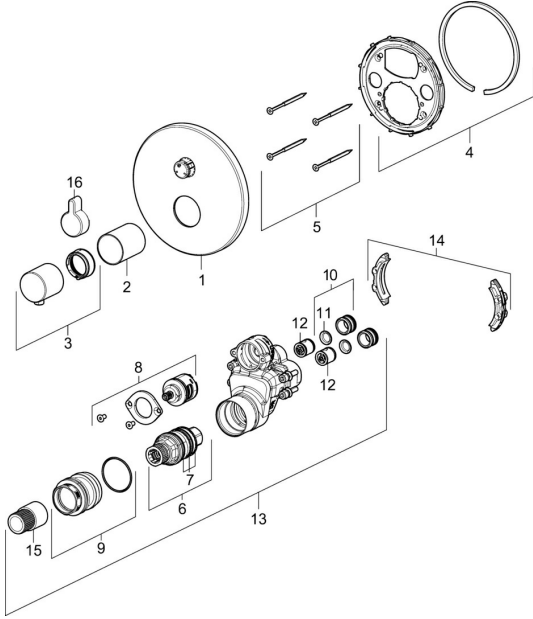

EAN: 4057304003769
static.hansa.com/40579083

Spare parts

SP40579083

	Name	Code
01	Cover flange, d 170 mm Chrome	59914533
02	Cover sleeve Chrome	59914534
03	Temperature control handle	59914206
04	Fixing sleeve Discontinued	59914531
05	Screw, M4.5x80	59912890
06	Thermostatic cartridge, 3.4	59914114
07	O-ring kit	59914113
08	Diverter	59914183
09	Fixing screw, M36x1.5, SW30 Discontinued	59914538
10	Connection nipple, (2014-)	59913885
11	O-ring, d 14x2	59912982
12	Non-return valve	59905714
13	Functional unit	59914530
14	Adapter	59914217
15	Spindle	59914354
16	Diverter knob Chrome	59914541