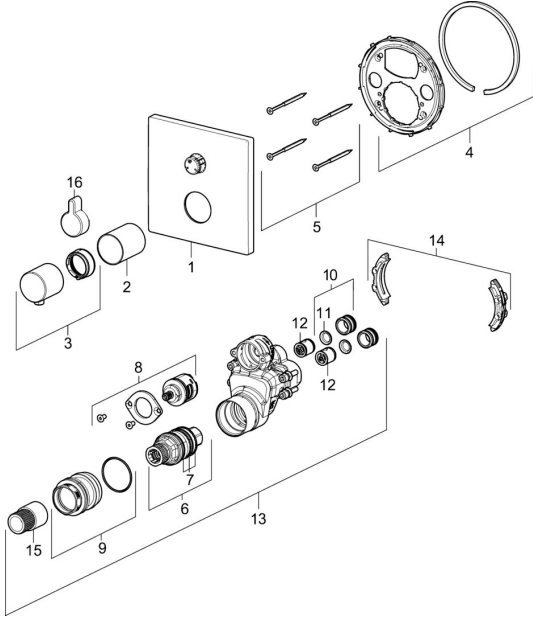

EAN: 4057304003752
static.hansa.com/40579073

Spare parts

SP40579073

	Name	Code
01	Cover flange, 150x150 mm Chrome	59914532
02	Cover sleeve Chrome	59914534
03	Temperature control handle	59914206
04	Fixing sleeve Discontinued	59914531
05	Screw, M4.5x80	59912890
06	Thermostatic cartridge, 3.4	59914114
07	O-ring kit	59914113
08	Diverter	59914183
09	Fixing screw, M36x1.5, SW30 Discontinued	59914538
10	Connection nipple, (2014-)	59913885
11	O-ring, d 14x2	59912982
12	Non-return valve	59905714
13	Functional unit	59914530
14	Adapter	59914217
15	Spindle	59914354
16	Diverter knob Chrome	59914541