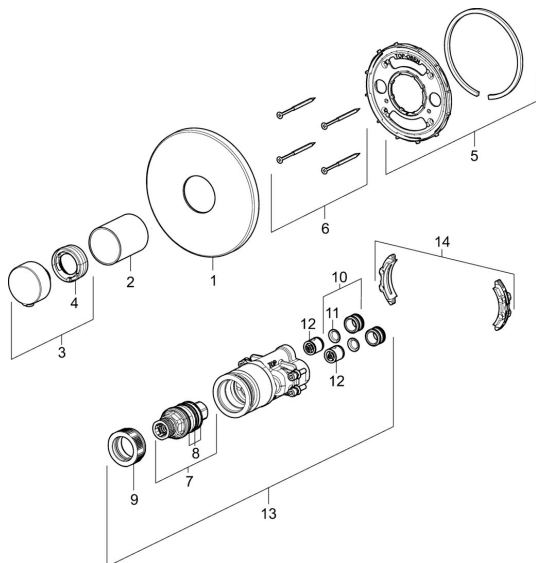

EAN: 4057304003745
static.hansa.com/40569083

Spare parts

SP40569083

	Name	Code
01	Cover flange, d 170 mm	59914424
02	Cover sleeve Chrome Discontinued	59914529
03	Temperature control handle Chrome	59914360
04	Temperature adjustment limiter	59914426
05	Fixing part	59914422
06	Screw, M4.5x80	59912890
07	Thermostatic cartridge, 3.4	59914114
08	O-ring kit	59914113
09	Tightening nut, M36x1.5, SW38	59914319
10	Connection nipple, (2014-)	59913885
11	O-ring, d 14x2	59912982
12	Non-return valve	59905714
13	Functional unit	59914528
14	Adapter	59914217