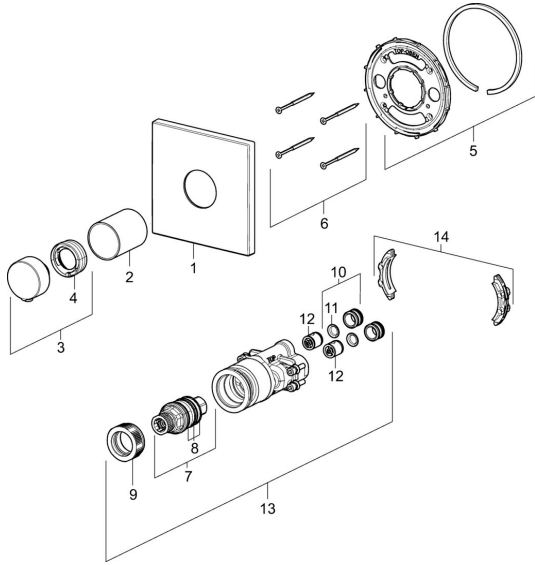

## Spare parts

### SP40569073

	Name	Code
01	Cover flange, 150x150 mm	59914423
02	Cover sleeve Chrome <span style="background-color: #cccccc;">Discontinued</span>	59914529
03	Temperature control handle Chrome	59914360
04	Temperature adjustment limiter	59914426
05	Fixing part	59914422
06	Screw, M4.5x80	59912890
07	Thermostatic cartridge, 3.4	59914114
08	O-ring kit	59914113
09	Tightening nut, M36x1.5, SW38	59914319
10	Connection nipple, (2014-)	59913885
11	O-ring, d 14x2	59912982
12	Non-return valve	59905714
13	Functional unit	59914528
14	Adapter	59914217