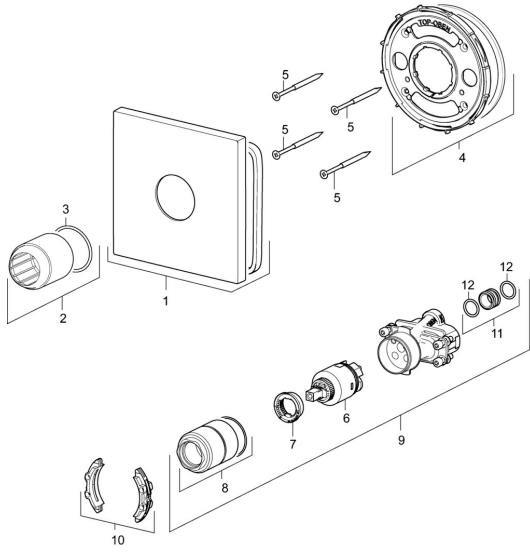

EAN: 4057304003714
static.hansa.com/40559173

Spare parts

SP40559173

	Name	Code
01	Cover flange, 150x150 mm	59914423
02	Cover sleeve Chrome	59912511
03	O-ring, 41x3	59913215
04	Fixing part	59914422
05	Screw, M4.5x80	59912890
06	Cartridge, 3.5 Classic	59913075
07	Temperature adjustment limiter	59912325
08	Screw sleeve, M38x1	59912115
09	Functional unit, 3.5	59914418
10	Adapter	59914217
11	Connection nipple, (2014-)	59913885
12	O-ring, d 14x2	59912982
N.I.	Raising kit, 20 mm	59912754