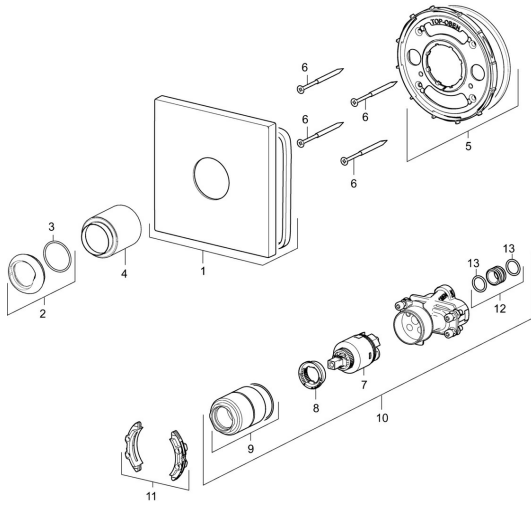

## Spare parts

### SP40549173

	Name	Code
01	Cover flange, 150x150 mm <b>Discontinued</b>	59914419
02	Covering cap Chrome	59913364
03	O-ring, d 38x2	59913212
04	Cover sleeve Chrome	59913375
05	Fixing part <b>Discontinued</b>	59914420
06	Screw, M4.5x80	59912890
07	Cartridge, 3.5 Classic	59913075
08	Temperature adjustment limiter	59912325
09	Screw sleeve, M38x1	59912115
10	Functional unit, 3.5	59914418
11	Adapter	59914217
12	Connection nipple, (2014-)	59913885
13	O-ring, d 14x2	59912982
N.I.	Cap Chrome	59913332
N.I.	Lever, L=50, M5 IG	59913335
N.I.	Raising kit, 20 mm	59912754