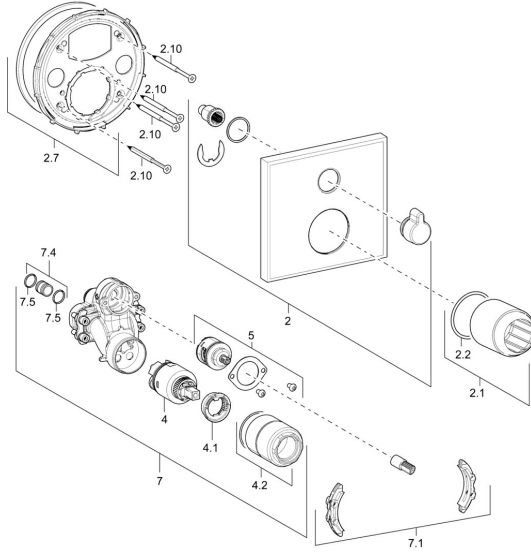

EAN: 4015474274686
static.hansa.com/40529073

Spare parts

SP40529073

	Name	Code
2	Cover flange, 150x150 mm Chrome	59914222
2.1	Cover sleeve Chrome	59912511
2.2	O-ring, 41x3	59913215
2.7	Fixing part	59914218
2.10	Screw, M4,5x80	59912890
4	Cartridge, 3.5 Classic	59913075
4.1	Temperature adjustment limiter	59912325
4.2	Screw sleeve, M38x1	59912115
5	Diverter	59914183
7	Functional unit, 3.5	59914216
7.1	Adapter	59914217
7.4	Connection nipple, (2014-)	59913885
7.5	O-ring, d 14x2	59912982
N.I.	Raising kit, 20 mm	59912754
N.I.	Vacuum breaker	59914059