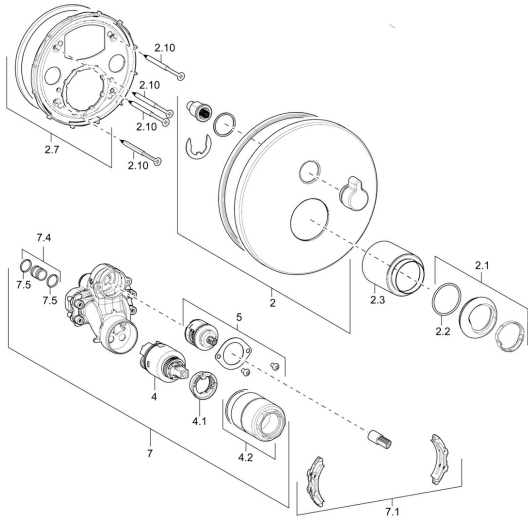

## Spare parts

### SP40519083

	Name	Code
2	Cover flange, 170 mm Chrome	59914219
2.1	Covering cap Chrome	59913364
2.2	O-ring, d 38x2	59913212
2.3	Cover sleeve Chrome	59913375
2.7	Fixing part	59914218
2.10	Screw, M4.5x80	59912890
4	Cartridge, 3.5 Classic	59913075
4.1	Temperature adjustment limiter	59912325
4.2	Screw sleeve, M38x1	59912115
5	Diverter	59914183
7	Functional unit, 3.5	59914216
7.1	Adapter	59914217
7.4	Connection nipple, (2014-)	59913885
7.5	O-ring, d 14x2	59912982
N.I.	Lever, L=50, M5 IG	59913335
N.I.	Vacuum breaker	59914059
N.I.	Raising kit, 20 mm	59912754
N.I.	Cap Chrome	59913332