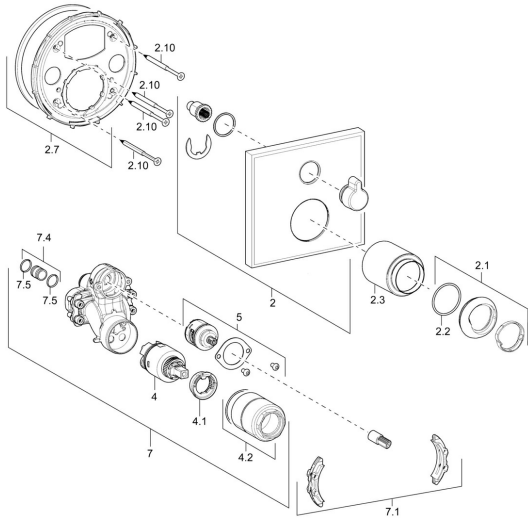

EAN: 4015474274655
static.hansa.com/40519073

Spare parts

SP40519073

	Name	Code
2	Cover flange, 150x150 mm Chrome	59914220
2.1	Covering cap Chrome	59913364
2.2	O-ring, d 38x2	59913212
2.3	Cover sleeve Chrome	59913375
2.7	Fixing part	59914218
2.10	Screw, M4.5x80	59912890
4	Cartridge, 3.5 Classic	59913075
4.1	Temperature adjustment limiter	59912325
4.2	Screw sleeve, M38x1	59912115
5	Diverter	59914183
7	Functional unit, 3.5	59914216
7.1	Adapter	59914217
7.4	Connection nipple, (2014-)	59913885
7.5	O-ring, d 14x2	59912982
N.I.	Lever, L=50, M5 IG	59913335
N.I.	Vacuum breaker	59914059
N.I.	Raising kit, 20 mm	59912754
N.I.	Cap Chrome	59913332