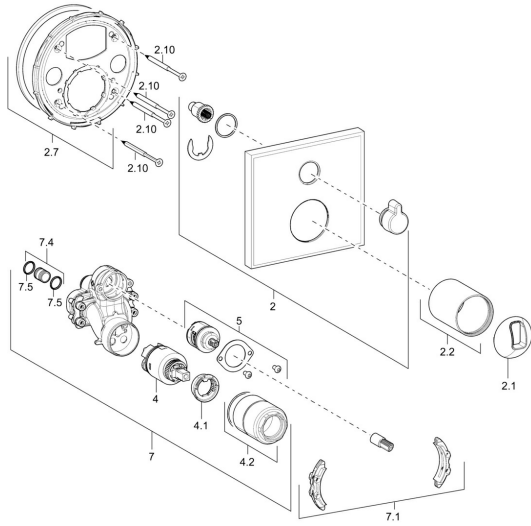

EAN: 4015474274631
static.hansa.com/40509073

Spare parts

SP40509073

	Name	Code
2	Cover flange, 150x150 mm Chrome	59914220
2.1	Covering cap Chrome	59914016
2.2	Cover sleeve Chrome	59913375
2.7	Fixing part	59914218
2.10	Screw, M4,5x80	59912890
4	Cartridge, 3.5 Classic	59913075
4.1	Temperature adjustment limiter	59912325
4.2	Screw sleeve, M38x1	59912115
5	Diverter	59914183
7	Functional unit, 3.5	59914216
7.1	Adapter	59914217
7.4	Connection nipple, (2014-)	59913885
7.5	O-ring, d 14x2	59912982
N.I.	Lever Chrome	59914017
N.I.	Raising kit, 20 mm	59912754
N.I.	Vacuum breaker	59914059