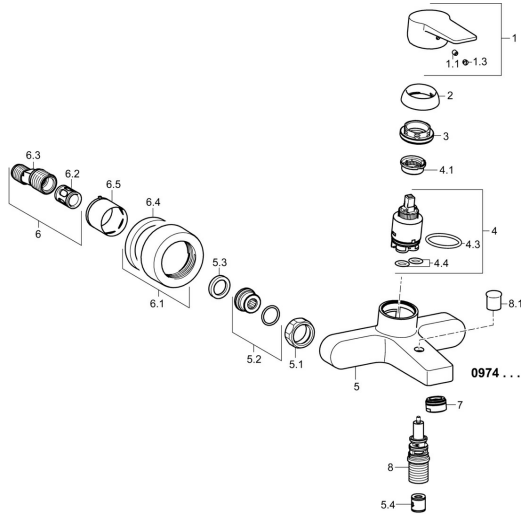

## Spare parts

### SP09742183

	Name	Code
1	Lever Chrome	59913910
1	Lever Chrome	59913911
1.1	Screw, M5x8, SW2.5	59904755
1.3	Symbol plug Grey	59912112
2	Covering cap, 33x3 mm Chrome	59912504
3	Tightening nut, M40x1	1003409V
4	Cartridge, 3.5 Eco	59912324
4	Cartridge, 3.5 Classic	59913075
4.1	Temperature adjustment limiter	59912325
4.3	O-ring, d 28.24x2.62 <span style="background-color: #cccccc;">Discontinued</span>	59912590
4.4	O-ring, d 10.10x1.60 <span style="background-color: #cccccc;">Discontinued</span>	59905072
5.1	Connection nut, G3/4, AF30	59902230
5.2	Connector	59913400
5.3	Retaining ring, 23.9x15.2x2	59902689
5.4	Non-return valve	59905714
6.1	Cover flange Chrome	59913432
6.2	Silencer	59904792
6.3	Eccentric connector, G3/4xG1/2, DN15	59910254
6.5	Cover sleeve Chrome	59912651
7	Aerator, M24x1 C Chrome	59913401
8	Diverter	59912706
8.1	Diverter knob Chrome	59912801
N.I.	Key, SW30/34	59912108