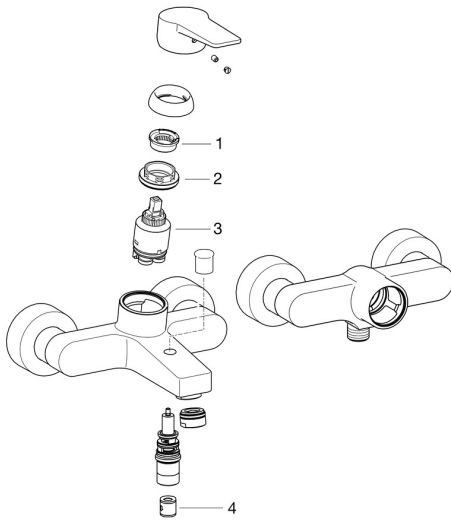

## Spare parts

### SP0967018333

	Name	Code
01	Temperature adjustment limiter	59912325
02	Tightening nut, M40x1	1003409V
03	Cartridge, 3.5 Classic	59913075
04	Non-return valve	59905714