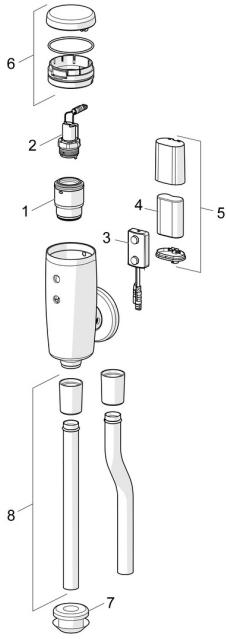

EAN: 4015474277199
static.hansa.com/09440172

Spare parts

SP09440172

	Name	Code
01	Membrane housing	59914231
02	Pilot valve, 6 V	59914232
03	Sensor, 6/9/12 V Bluetooth	1002253V
03	Sensor, 6 V, (-2020)	59914233
04	Battery, 2CR5 6 V	59911670
05	Battery casing	59914154
06	Cap	59914234
07	Passing-through part	59914235
08	Flush pipe, 09440183	59914401
08	Flush pipe, 09440172	59914236