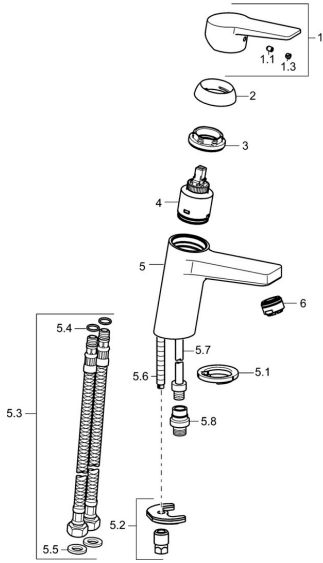

EAN: 4015474269095
static.hansa.com/09302203

Spare parts

SP09302203

| | Name | Code |
|-----|--|----------|
| 1 | Lever Chrome | 59913910 |
| 1 | Lever Chrome | 59913911 |
| 1.1 | Screw, M5x8, SW2.5 | 59904755 |
| 1.3 | Symbol plug Grey | 59912112 |
| 2 | Covering cap, 33x3 mm Chrome | 59912504 |
| 3 | Tightening nut, M40x1 | 1003409V |
| 4 | Cartridge, 3.5 Classic | 59913075 |
| 4 | Cartridge, 3.5 Discontinued | 59913965 |
| 5.1 | Bottom seal | 59914591 |
| 5.2 | Fixing set | 59912113 |
| 5.3 | Flexible pipe, L=430, G3/8-M8x1 | 59913964 |
| 5.4 | O-ring, 6x1.4 | 59913266 |
| 5.5 | Gasket, 9.5x14.4x2 | 59912551 |
| 5.6 | Fixing screw, M8x1, L=140 | 59912474 |
| 5.7 | Coupling pipe, M8x1-M14x1, L=214 Discontinued | 59914035 |
| 5.8 | Connector, G1/2xM14x1 Discontinued | 59914180 |
| 6 | Aerator, M24x1, 6 l/min Chrome | 59913727 |