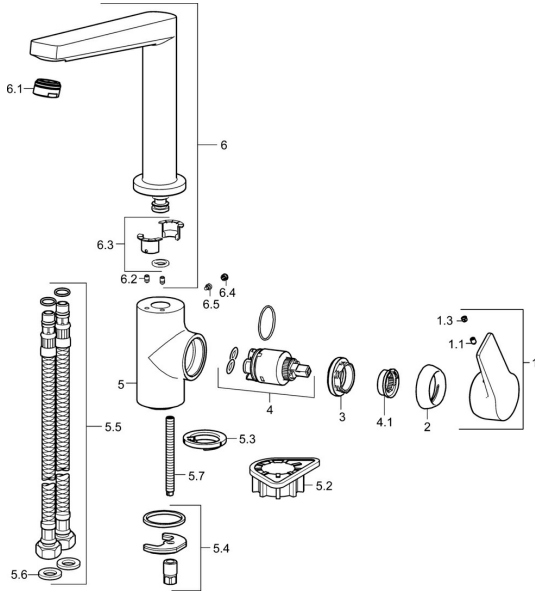

EAN: 4015474274822
static.hansa.com/09202203

Spare parts

SP09202203

	Name	Code
1	Lever Chrome	59914199
1	Lever Chrome	59914200
1.1	Screw, M5x8, SW2.5	59904755
1.3	Symbol plug Grey	59912112
2	Covering cap, 33x3 mm Chrome	59912504
3	Tightening nut, M40x1	1003409V
4	Cartridge, 3.5 Classic	59913075
4.1	Temperature adjustment limiter	59912325
5.2	Supporting plate	59910008
5.3	Bottom seal	59914591
5.4	Fixing set	59910749
5.5	Flexible pipe, L=550, G3/8-M8x1	59913969
5.6	Gasket, 9.5x14.4x2	59912551
5.7	Fixing screw, M8x1, L=140	59912474
6	Spout Chrome	59914204
6.1	Aerator, M24x1 STD HC A Chrome	59902366
6.2	Fixing screw, M4x8	59913989
6.3	Sealing kit	59911884
6.4	Cover plug Chrome	59911840
6.5	Screw, M4x7	59902075