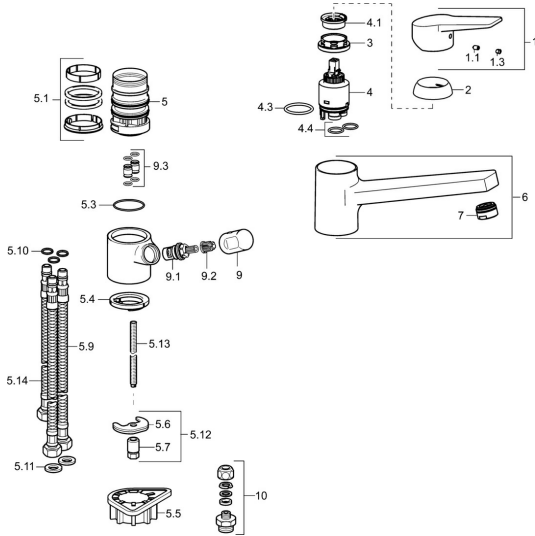

## Spare parts

### SP09152203

	Name	Code
1	Lever Chrome	59913910
1.1	Screw, M5x8, SW2.5	59904755
1.3	Symbol plug Grey	59912112
2	Covering cap, 33x3 mm Chrome	59912504
3	Tightening nut, M37x1, AF30 <b>Discontinued</b>	59912111
4	Cartridge, 3.5 Eco	59912324
4	Cartridge, 3.5 Classic	59913075
4.1	Temperature adjustment limiter	59912325
4.3	O-ring, d 28.24x2.62 <b>Discontinued</b>	59912590
4.4	O-ring, d 10.10x1.60 <b>Discontinued</b>	59905072
5.1	Sealing kit	1001264V
5.1	Sealing kit <b>Discontinued</b>	59913968
5.3	O-ring, d 34x1.5	59913975
5.4	Bottom seal	59914591
5.5	Supporting plate	59910008
5.6	Fixing plate	59904765
5.7	Screw, M8x1, SW13	59904766
5.9	Flexible pipe, L=550, G3/8-M8x1	59913969
5.10	O-ring, 6x1.4	59913266
5.11	Gasket, 9.5x14.4x2	59912551
5.12	Fixing set	59910749
5.13	Fixing screw, M8x1, L=140	59912474
5.14	Hose, M8x1, G3/8, L=370 <b>Discontinued</b>	59913974
6	Spout Chrome <b>Discontinued</b>	59913978
7	Aerator, M24x1 STD HC A Chrome	59902366
9	Handle Chrome <b>Discontinued</b>	59913977
9.1	Headpart, G3/8	59913260
9.2	Adapter White	59910235
9.3	Coupling pipe <b>Discontinued</b>	59913976
10	Connector nipple, G3/4xG3/8 <b>Discontinued</b>	59910940
N.I.	Key, SW30/34	59912108