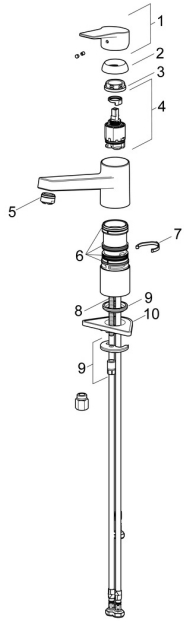

EAN: 4015474261143
static.hansa.com/09121183

Spare parts

SP09121183

	Name	Code
1	Lever Chrome	59913910
1	Lever Chrome	59913911
1.1	Screw, M5x8, SW2.5	59904755
1.3	Symbol plug Grey	59912112
2	Covering cap, 33x3 mm Chrome	59912504
3	Tightening nut, M37x1, AF30 Discontinued	59912111
4	Cartridge, 3.5 Eco	59912324
4	Cartridge, 3.5 Classic	59913075
4.1	Temperature adjustment limiter	59912325
4.3	O-ring, d 28.24x2.62 Discontinued	59912590
4.4	O-ring, d 10.10x1.60 Discontinued	59905072
5.1	Sealing kit	1001264V
5.1	Sealing kit Discontinued	59913968
5.2	Raising socket Discontinued	59913980
5.3	O-ring, d 34x1.5	59913975
5.5	Supporting plate	59910008
5.6	Fixing plate	59904765
5.7	Screw, M8x1, SW13	59904766
5.8	O-ring, d 36.09x d 3.53	59913396
5.9	Pipe, M8x1, L=560	59912806
5.10	O-ring, 6x1.4	59913266
5.11	Fixing set	59910749
5.12	Fixing screw, M8x1, L=140	59912474
6	Spout Chrome Discontinued	59913978
7	Aerator, M24x1 A, low pressure Chrome	59902692
7.1	Aerator, M22/24, ND	59901553
9	Fitting nut	59904969
9.1	Sealing kit, 14.9x8.5x1	59902352
9.2	Sealing kit, 10x8	59902272
9.3	Hose	59902151
N.I.	Key, SW30/34	59912108
N.I.	Washer set Discontinued	59914043

Spare parts

SP09121183(2020)

	Name	Code
01	Lever Chrome	59913910
01	Lever Chrome	59913911
02	Covering cap, 33x3 mm Chrome	59912504
03	Tightening nut, M37x1, SW30	1005680V
04	Cartridge, 3.5 Classic	59913075
05	Aerator, M24x1 A, low pressure Chrome	59902692
06	Sealing kit	1001264V
07	Spout overturning stopper, 120°	59914489
08	Fixing screw, M8x1, L=140	59912474
09	Fixing set	59910749
10	Supporting plate	59910008