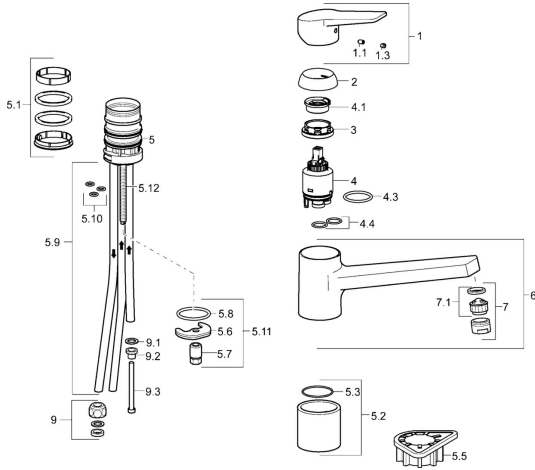

EAN: 4015474261143
static.hansa.com/09121183

Spare parts

SP09121183

	Name	Code
1	Lever Chrome	59913910
1	Lever Chrome	59913911
1.1	Screw, M5x8, SW2.5	59904755
1.3	Symbol plug Grey	59912112
2	Covering cap, 33x3 mm Chrome	59912504
3	Tightening nut, M37x1, AF30 Discontinued	59912111
4	Cartridge, 3.5 Eco	59912324
4	Cartridge, 3.5 Classic	59913075
4.1	Temperature adjustment limiter	59912325
4.3	O-ring, d 28.24x2.62 Discontinued	59912590
4.4	O-ring, d 10.10x1.60 Discontinued	59905072
5.1	Sealing kit	1001264V
5.1	Sealing kit Discontinued	59913968
5.2	Raising socket Discontinued	59913980
5.3	O-ring, d 34x1.5	59913975
5.5	Supporting plate	59910008
5.6	Fixing plate	59904765
5.7	Screw, M8x1, SW13	59904766
5.8	O-ring, d 36.09x d 3.53	59913396
5.9	Pipe, M8x1, L=560	59912806
5.10	O-ring, 6x1.4	59913266
5.11	Fixing set	59910749
5.12	Fixing screw, M8x1, L=140	59912474
6	Spout Chrome Discontinued	59913978
7	Aerator, M24x1 A, low pressure Chrome	59902692
7.1	Aerator, M22/24, ND	59901553
9	Fitting nut	59904969
9.1	Sealing kit, 14.9x8.5x1	59902352
9.2	Sealing kit, 10x8	59902272
9.3	Hose	59902151
N.I.	Key, SW30/34	59912108
N.I.	Washer set Discontinued	59914043

Spare parts

SP09121183(2020)

	Name	Code
01	Lever Chrome	59913910
01	Lever Chrome	59913911
02	Covering cap, 33x3 mm Chrome	59912504
03	Tightening nut, M37x1, SW30	1005680V
04	Cartridge, 3.5 Classic	59913075
05	Aerator, M24x1 A, low pressure Chrome	59902692
06	Sealing kit	1001264V
07	Spout overturning stopper, 120°	59914489
08	Fixing screw, M8x1, L=140	59912474
09	Fixing set	59910749
10	Supporting plate	59910008