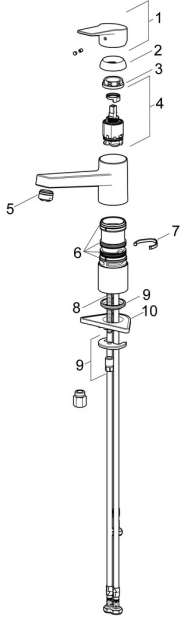

EAN: 4015474261143
static.hansa.com/09121183

Spare parts

SP09121183

	Name	Code
1	Lever Chrome	59913910
1	Lever Chrome	59913911
1.1	Screw, M5x8, SW2.5	59904755
1.3	Symbol plug Grey	59912112
2	Covering cap, 33x3 mm Chrome	59912504
3	Tightening nut, M37x1, AF30 Discontinued	59912111
4	Cartridge, 3.5 Eco	59912324
4	Cartridge, 3.5 Classic	59913075
4.1	Temperature adjustment limiter	59912325
4.3	O-ring, d 28.24x2.62 Discontinued	59912590
4.4	O-ring, d 10.10x1.60 Discontinued	59905072
5.1	Sealing kit	1001264V
5.1	Sealing kit Discontinued	59913968
5.2	Raising socket Discontinued	59913980
5.3	O-ring, d 34x1.5	59913975
5.5	Supporting plate	59910008
5.6	Fixing plate	59904765
5.7	Screw, M8x1, SW13	59904766
5.8	O-ring, d 36.09x d 3.53	59913396
5.9	Pipe, M8x1, L=560	59912806
5.10	O-ring, 6x1.4	59913266
5.11	Fixing set	59910749
5.12	Fixing screw, M8x1, L=140	59912474
6	Spout Chrome Discontinued	59913978
7	Aerator, M24x1 A, low pressure Chrome	59902692
7.1	Aerator, M22/24, ND	59901553
9	Fitting nut	59904969
9.1	Sealing kit, 14.9x8.5x1	59902352
9.2	Sealing kit, 10x8	59902272
9.3	Hose	59902151
N.I.	Key, SW30/34	59912108
N.I.	Washer set Discontinued	59914043

Spare parts

SP09121183(2020)

	Name	Code
01	Lever Chrome	59913910
01	Lever Chrome	59913911
02	Covering cap, 33x3 mm Chrome	59912504
03	Tightening nut, M37x1, SW30	1005680V
04	Cartridge, 3.5 Classic	59913075
05	Aerator, M24x1 A, low pressure Chrome	59902692
06	Sealing kit	1001264V
07	Spout overturning stopper, 120°	59914489
08	Fixing screw, M8x1, L=140	59912474
09	Fixing set	59910749
10	Supporting plate	59910008