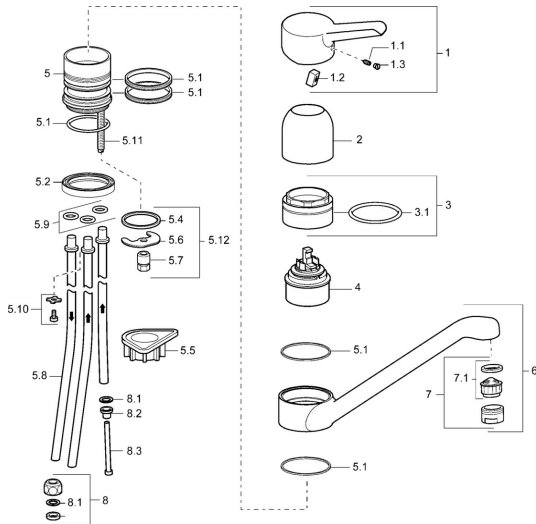

EAN: 4015474137950
static.hansa.com/09121173

Spare parts

SP09121173

	Name	Code
1	Lever Chrome Discontinued	59913905
1.1	Screw, M5x8, SW2.5	59904755
1.2	Bushing	59904778
1.3	Symbol plug Grey	59912112
2	Covering cap Chrome	59912044
3	Eye screw, M50x1	59912045
4	Cartridge, 4.8 eco	59904601
5.1	Sealing kit	59911498
5.4	Gasket, 37x48x3.5	59911422
5.5	Supporting plate	59910008
5.6	Fixing plate	59904765
5.7	Screw, M8x1, SW13	59904766
5.8	Pipe, 8x530 Discontinued	59911895
5.10	Attachment clamp Discontinued	59911416
5.11	Fixing screw, M8x1, L=140	59912474
5.12	Fixing set	59910749
6	Spout, L=170 Chrome Discontinued	59911499
7	Aerator, M24x1 A, low pressure Chrome	59902692
7.1	Aerator, M22/24, ND	59901553
8	Fitting nut	59904969
8.1	Sealing kit, 14.9x8.5x1	59902352
8.2	Sealing kit, 10x8	59902272
8.3	Hose	59902151
N.I.	Key, SW45/SW50	59905190