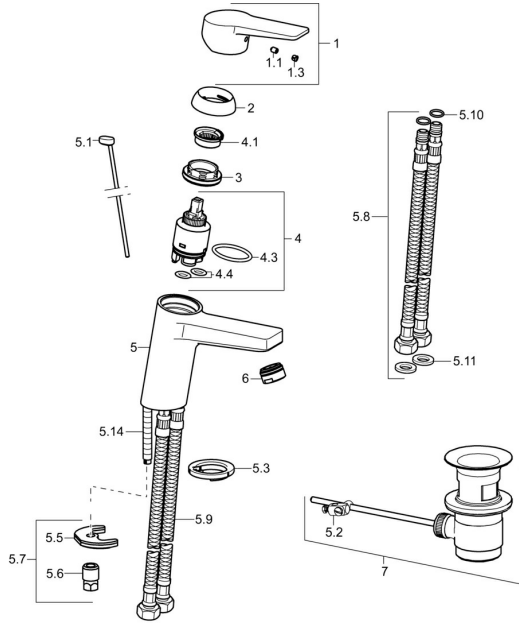

## Spare parts

### SP09092283

	Name	Code
1	Lever Chrome	59913910
1	Lever Chrome	59913911
1.1	Screw, M5x8, SW2.5	59904755
1.3	Symbol plug Grey	59912112
2	Covering cap, 33x3 mm Chrome	59912504
3	Tightening nut, M40x1	1003409V
4	Cartridge, 3.5 Eco	59912324
4	Cartridge, 3.5 Classic	59913075
4.1	Temperature adjustment limiter	59912325
4.3	O-ring, d 28.24x2.62 <span style="background-color: #cccccc;">Discontinued</span>	59912590
4.4	O-ring, d 10.10x1.60 <span style="background-color: #cccccc;">Discontinued</span>	59905072
5.1	Pop-up operating rod Chrome	59913067
5.2	Swivel joint	59904624
5.3	Bottom seal	59914591
5.5	Fixing plate	59904765
5.6	Screw, M8x1, SW13	59904766
5.7	Fixing set	59912113
5.8	Flexible pipe, L=430, G3/8-M10x1 RH <span style="background-color: #cccccc;">Discontinued</span>	59913213
5.9	Flexible pipe, L=430, G3/8-M10x1	59912515
5.10	O-ring, d 7.65x1.78	59902337
5.11	Gasket, 9.5x14.4x2	59912551
5.14	Fixing screw, M8x1, L=140	59912474
6	Aerator, M24x1, 6 l/min Chrome	59913727
6	Aerator, M24x1, -105	59914550
7	Pop-up waste Chrome	59904620
7	Pop-up waste, (2019-) Chrome	59914764
N.I.	Key, SW30/34	59912108