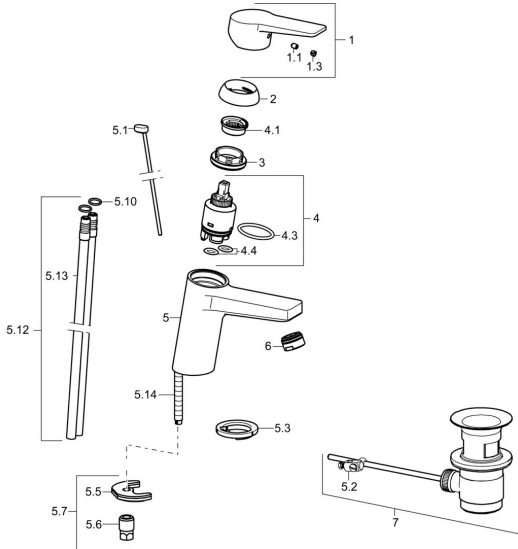

EAN: 4015474259799
static.hansa.com/09092183

Spare parts

SP09092183

	Name	Code
1	Lever Chrome	59913910
1	Lever Chrome	59913911
1.1	Screw, M5x8, SW2.5	59904755
1.3	Symbol plug Grey	59912112
2	Covering cap, 33x3 mm Chrome	59912504
3	Tightening nut, M40x1	1003409V
4	Cartridge, 3.5 Eco	59912324
4	Cartridge, 3.5 Classic	59913075
4.1	Temperature adjustment limiter	59912325
4.3	O-ring, d 28.24x2.62 Discontinued	59912590
4.4	O-ring, d 10.10x1.60 Discontinued	59905072
5.1	Pop-up operating rod Chrome	59913067
5.2	Swivel joint	59904624
5.3	Bottom seal	59914591
5.5	Fixing plate	59904765
5.6	Screw, M8x1, SW13	59904766
5.7	Fixing set	59912113
5.10	O-ring, d 7.65x1.78	59902337
5.12	Pipe Discontinued	59913763
5.13	Coupling pipe, L=430, M10x1	59912550
5.14	Fixing screw, M8x1, L=140	59912474
6	Aerator, M24x1, 6 l/min Chrome	59913727
7	Pop-up waste Chrome	59904620
7	Pop-up waste, (2019-) Chrome	59914764
N.I.	Key, SW30/34	59912108