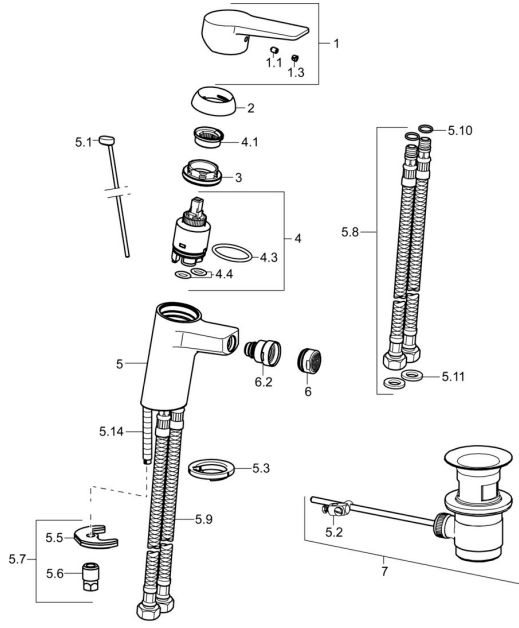

Spare parts

SP09063283

	Name	Code
1	Lever Chrome	59913910
1	Lever Chrome	59913911
1.1	Screw, M5x8, SW2.5	59904755
1.3	Symbol plug Grey	59912112
2	Covering cap, 33x3 mm Chrome	59912504
3	Tightening nut, M40x1	1003409V
4	Cartridge, 3.5 Eco	59912324
4	Cartridge, 3.5 Classic	59913075
4.1	Temperature adjustment limiter	59912325
4.3	O-ring, d 28.24x2.62 Discontinued	59912590
4.4	O-ring, d 10.10x1.60 Discontinued	59905072
5.1	Pop-up operating rod Chrome	59913067
5.2	Swivel joint	59904624
5.3	Bottom seal	59914591
5.5	Fixing plate	59904765
5.6	Screw, M8x1, SW13	59904766
5.7	Fixing set	59912113
5.8	Flexible pipe, L=430, G3/8-M10x1 RH Discontinued	59913213
5.9	Flexible pipe, L=430, G3/8-M10x1	59912515
5.10	O-ring, d 7.65x1.78	59902337
5.11	Gasket, 9.5x14.4x2	59912551
5.14	Fixing screw, M8x1, L=140	59912474
6	Aerator, M24x1, 6 l/min Chrome	59913727
6.2	Ball joint for bidet faucet	59910952
7	Pop-up waste Chrome	59904620
7	Pop-up waste, (2019-) Chrome	59914764
N.I.	Key, SW30/34	59912108