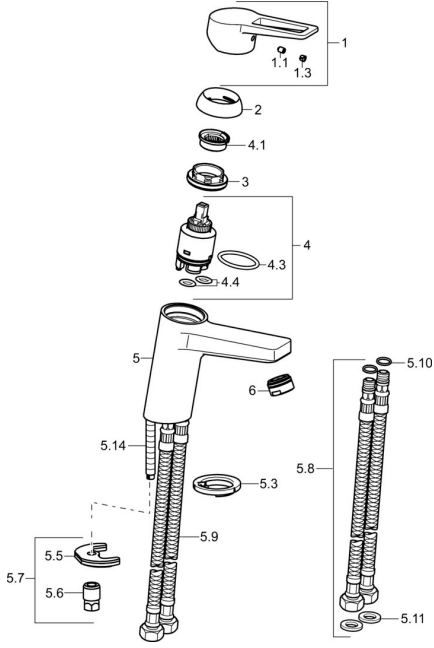

EAN: 4015474263871
static.hansa.com/09022285

Spare parts

SP09022285

	Name	Code
1	Lever Chrome	59913911
1.1	Screw, M5x8, SW2.5	59904755
1.3	Symbol plug Grey	59912112
2	Covering cap, 33x3 mm Chrome	59912504
3	Tightening nut, M40x1	1003409V
4	Cartridge, 3.5 Eco	59912324
4	Cartridge, 3.5 Classic	59913075
4.1	Temperature adjustment limiter	59912325
4.3	O-ring, d 28.24x2.62 Discontinued	59912590
4.4	O-ring, d 10.10x1.60 Discontinued	59905072
5.3	Bottom seal	59914591
5.5	Fixing plate	59904765
5.6	Screw, M8x1, SW13	59904766
5.7	Fixing set	59912113
5.8	Flexible pipe, L=430, G3/8-M10x1 RH Discontinued	59913213
5.9	Flexible pipe, L=430, G3/8-M10x1	59912515
5.10	O-ring, d 7.65x1.78	59902337
5.11	Gasket, 9.5x14.4x2	59912551
5.14	Fixing screw, M8x1, L=140	59912474
6	Aerator, M24x1, 6 l/min Chrome	59913727
N.I.	Key, SW30/34	59912108