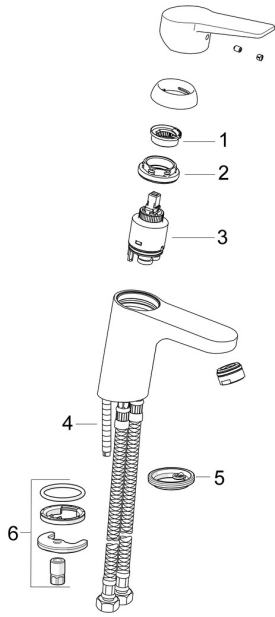

EAN: 4057304014338
static.hansa.com/0902228333

Spare parts

SP0902228333

	Name	Code
01	Temperature adjustment limiter	59912325
02	Tightening nut, M40x1	1003409V
03	Cartridge, 3.5 Classic	59913075
04	Fixing screw, M8x1, L=140	59912474
05	Bottom seal	59914591
06	Fixing set	59910749