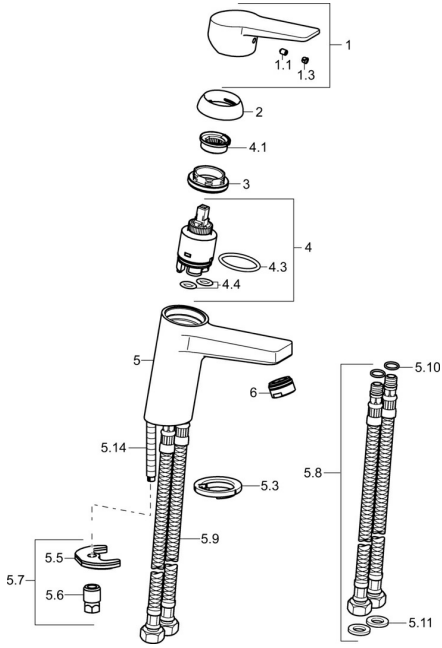

EAN: 4015474263864
static.hansa.com/09022283

Spare parts

SP09022283

	Name	Code
1	Lever Chrome	59913910
1.1	Screw, M5x8, SW2.5	59904755
1.3	Symbol plug Grey	59912112
2	Covering cap, 33x3 mm Chrome	59912504
3	Tightening nut, M40x1	1003409V
4	Cartridge, 3.5 Eco	59912324
4	Cartridge, 3.5 Classic	59913075
4.1	Temperature adjustment limiter	59912325
4.3	O-ring, d 28.24x2.62 Discontinued	59912590
4.4	O-ring, d 10.10x1.60 Discontinued	59905072
5.3	Bottom seal	59914591
5.5	Fixing plate	59904765
5.6	Screw, M8x1, SW13	59904766
5.7	Fixing set	59912113
5.8	Flexible pipe, L=430, G3/8-M10x1 RH Discontinued	59913213
5.9	Flexible pipe, L=430, G3/8-M10x1	59912515
5.10	O-ring, d 7.65x1.78	59902337
5.11	Gasket, 9.5x14.4x2	59912551
5.14	Fixing screw, M8x1, L=140	59912474
6	Aerator, M24x1, 6 l/min Chrome	59913727
N.I.	Key, SW30/34	59912108