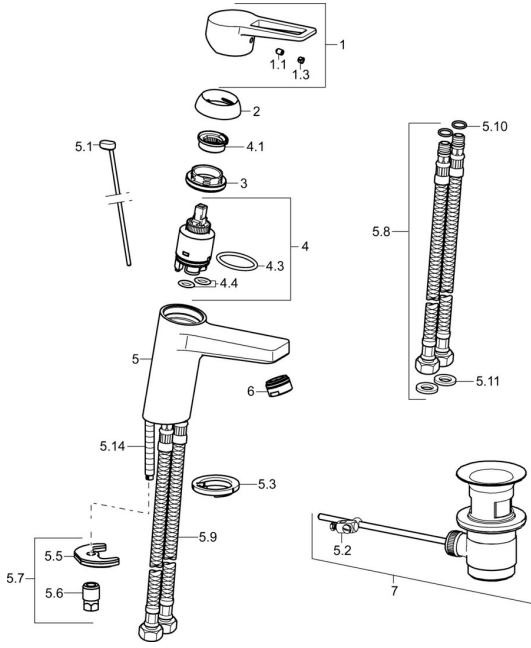

## Spare parts

### SP09012285

	Name	Code
1	Lever Chrome	59913911
1.1	Screw, M5x8, SW2.5	59904755
1.3	Symbol plug Grey	59912112
2	Covering cap, 33x3 mm Chrome	59912504
3	Tightening nut, M40x1	1003409V
4	Cartridge, 3.5 Eco	59912324
4	Cartridge, 3.5 Classic	59913075
4.1	Temperature adjustment limiter	59912325
4.3	O-ring, d 28.24x2.62 <span style="background-color: #cccccc;">Discontinued</span>	59912590
4.4	O-ring, d 10.10x1.60 <span style="background-color: #cccccc;">Discontinued</span>	59905072
5.1	Pop-up operating rod Chrome	59913067
5.2	Swivel joint	59904624
5.3	Bottom seal	59914591
5.5	Fixing plate	59904765
5.6	Screw, M8x1, SW13	59904766
5.7	Fixing set	59912113
5.8	Flexible pipe, L=430, G3/8-M10x1 RH <span style="background-color: #cccccc;">Discontinued</span>	59913213
5.9	Flexible pipe, L=430, G3/8-M10x1	59912515
5.10	O-ring, d 7.65x1.78	59902337
5.11	Gasket, 9.5x14.4x2	59912551
5.14	Fixing screw, M8x1, L=140	59912474
6	Aerator, M24x1, 6 l/min Chrome	59913727
7	Pop-up waste Chrome	59904620
7	Pop-up waste, (2019-) Chrome	59914764
N.I.	Key, SW30/34	59912108