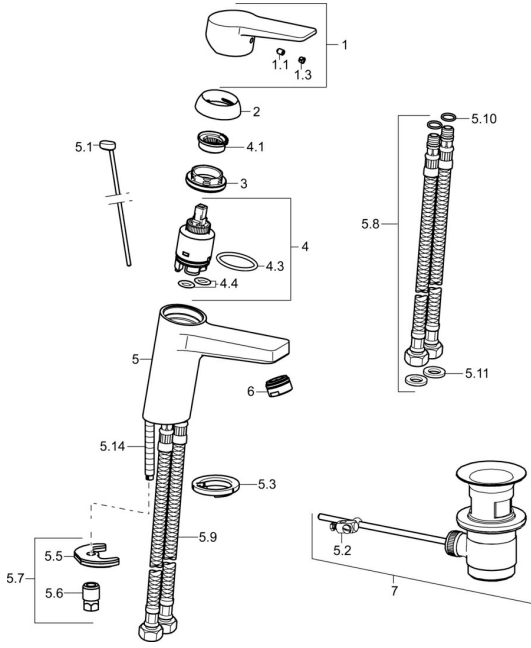

## Spare parts

### SP09012283

	Name	Code
1	Lever Chrome	59913910
1.1	Screw, M5x8, SW2.5	59904755
1.3	Symbol plug Grey	59912112
2	Covering cap, 33x3 mm Chrome	59912504
3	Tightening nut, M40x1	1003409V
4	Cartridge, 3.5 Eco	59912324
4	Cartridge, 3.5 Classic	59913075
4.1	Temperature adjustment limiter	59912325
4.3	O-ring, d 28.24x2.62 <span style="background-color: #cccccc;">Discontinued</span>	59912590
4.4	O-ring, d 10.10x1.60 <span style="background-color: #cccccc;">Discontinued</span>	59905072
5.1	Pop-up operating rod Chrome	59913067
5.2	Swivel joint	59904624
5.3	Bottom seal	59914591
5.5	Fixing plate	59904765
5.6	Screw, M8x1, SW13	59904766
5.7	Fixing set	59912113
5.8	Flexible pipe, L=430, G3/8-M10x1 RH <span style="background-color: #cccccc;">Discontinued</span>	59913213
5.9	Flexible pipe, L=430, G3/8-M10x1	59912515
5.10	O-ring, d 7.65x1.78	59902337
5.11	Gasket, 9.5x14.4x2	59912551
5.14	Fixing screw, M8x1, L=140	59912474
6	Aerator, M24x1, 6 l/min Chrome	59913727
7	Pop-up waste Chrome	59904620
7	Pop-up waste, (2019-) Chrome	59914764
N.I.	Key, SW30/34	59912108