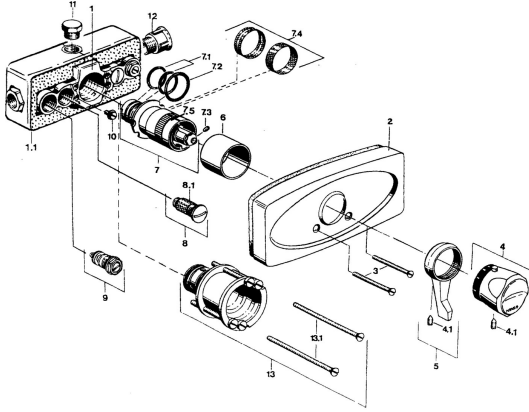

EAN: 4057304013751
static.hansa.com/08930101

Spare parts

SP08930101

	Name	Code
3	Screw, M5x65 Chrome	59904847
4	Temperature control handle Chrome Discontinued	59906965
4.1	Screw, M6x9.5	59901609
5	Lever Chrome	59905722
6	Cover sleeve	59904502
7	Thermostatic cartridge, G1/2	59904501
7.1	O-ring, d 27x2	59901532
7.2	O-ring, 35x2.5	59905020
7.3	Screw, M4x4	59901027
7.4	Strainer, 0.16 mm Discontinued	59905036
7.5	Temperature adjustment limiter Chrome	59906355
7.6	Sealing kit Discontinued	59910658
8	Filter sealing	59904503
8.1	Strainer Discontinued	59901638
9	Shut-off valve	59901644
10	Screw, M6	59901641
11	Plug, G1/2	59905013
13	Raising kit, 35 mm Chrome Discontinued	59904602
13.1	Screw, M5x105 Chrome Discontinued	59901639
N.I.	Cover flange Chrome	59910039