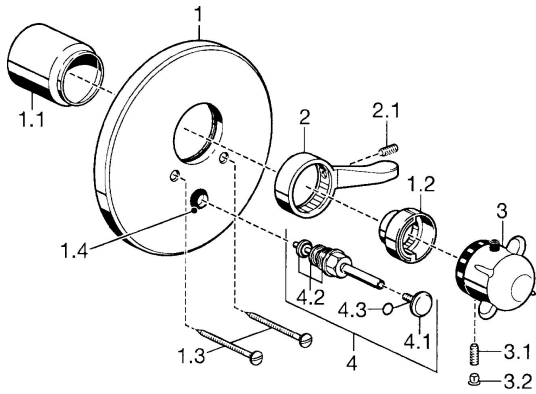

## Reserveonderdelen

### SP08849101

|      | Naam   | Code     |
|------|--|----------|
| 1    | Afdekplaat Chroom <span>Stopgezet</span>                   | 59912125 |
| 1.1  | Kap Goud <span>Stopgezet</span>                            | 59911575 |
| 1.1  | Kap Chroom   | 59911570 |
| 1.2  | Temperature adjustment limiter Goud <span>Stopgezet</span> | 59905713 |
| 1.2  | Temperature adjustment limiter Chroom                      | 59906355 |
| 1.3  | Schroef, M5x65 Goud <span>Stopgezet</span>                 | 59904849 |
| 1.3  | Schroef, M5x65 Chroom                                      | 59904847 |
| 1.4  | Kapmet begrenzer keuken                                    | 59904846 |
| 2    | Hendel Chroom  | 59905722 |
| 3    | Temperatuur hendel <span>Stopgezet</span>                  | 59912025 |
| 3.1  | Schroef, M6x9.5  | 59901609 |
| 3.2  | Binnendeel temperatuurhendel Chroom                        | 59911840 |
| 3.3  | Rebound pin  | 59912005 |
| 4    | Omsteller Goud <span>Stopgezet</span>                      | 59906392 |
| 4    | Omsteller Chroom   | 59911156 |
| 4.2  | Dichting   | 59904791 |
| 4.3  | O-ring, d 4x1  | 59902331 |
| N.I. | Inbouwverlengstuk compleet, 35 mm                          | 59911438 |