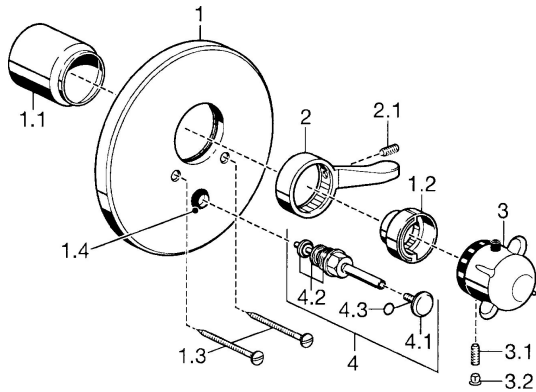

## Spare parts

### SP08849101

	Name	Code
1	Cover plate Chrome <b>Discontinued</b>	59912125
1.1	Covering cap Gold <b>Discontinued</b>	59911575
1.1	Covering cap Chrome	59911570
1.2	Temperature adjustment limiter Gold <b>Discontinued</b>	59905713
1.2	Temperature adjustment limiter Chrome	59906355
1.3	Screw, M5x65 Gold <b>Discontinued</b>	59904849
1.3	Screw, M5x65 Chrome	59904847
1.4	Flow limiting cap	59904846
2	Lever Chrome	59905722
3	Temperature control handle <b>Discontinued</b>	59912025
3.1	Screw, M6x9.5	59901609
3.2	Cover plug Chrome	59911840
3.3	Rebound pin	59912005
4	Diverter Gold <b>Discontinued</b>	59906392
4	Diverter Chrome	59911156
4.2	Sealing kit	59904791
4.3	O-ring, d 4x1	59902331
N.I.	Raising kit, 35 mm	59911438