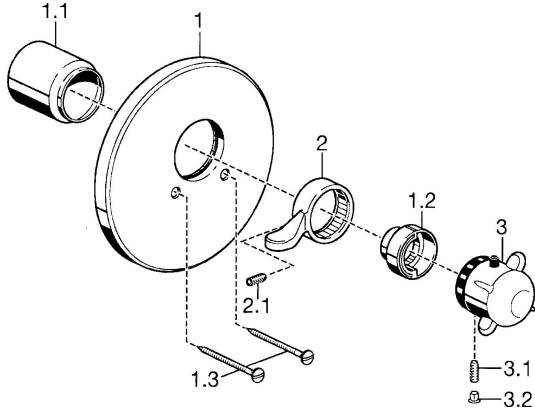

EAN: 4015474030121
static.hansa.com/08839101

Spare parts

SP08839101

	Name	Code
1	Cover plate, d 188 mm Chrome	59912124
1.1	Covering cap Chrome	59911570
1.1	Covering cap Gold Discontinued	59911575
1.2	Temperature adjustment limiter Gold Discontinued	59905713
1.2	Temperature adjustment limiter Chrome	59906355
1.3	Screw, M5x65 Gold Discontinued	59904849
1.3	Screw, M5x65 Chrome	59904847
2	Lever Chrome	59905722
3	Temperature control handle Discontinued	59912025
3.1	Screw, M6x9.5	59901609
3.2	Cover plug Chrome	59911840
3.3	Rebound pin	59912005
N.I.	Raising kit, 35 mm	59911438