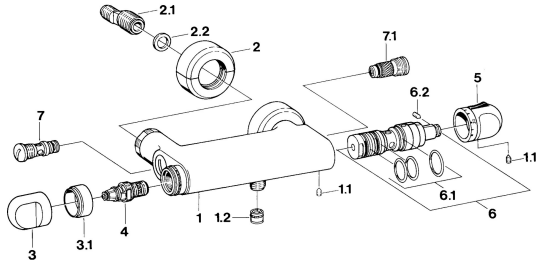

## Spare parts

### SP08720125

	Name	Code
1.1	Screw, M6x9.5	59901609
1.2	Non-return valve	59905714
2	Cover flange pair Chrome <b>Discontinued</b>	59911022
2.1	Eccentric connector, G3/4xG1/2, DN15	59910254
2.2	Retaining ring, 23.9x15.2x2	59902689
3	Handle Chrome <b>Discontinued</b>	59910211
4	Headpart, G1/2	59905114
5	Temperature control handle Chrome <b>Discontinued</b>	59910301
6	Thermostatic cartridge <b>Discontinued</b>	59910430
6.1	O-ring, d 27x2	59901532
6.2	Screw, M4x4	59901027
7.1	Flow limiter <b>Discontinued</b>	59901586
9	Diverter <b>Discontinued</b>	59910907
9.1	Gasket, 25x21x1.5 <b>Discontinued</b>	59902318
9.3	Sealing kit	59904791
11	Aerator, M28x1 <b>Discontinued</b>	59901554