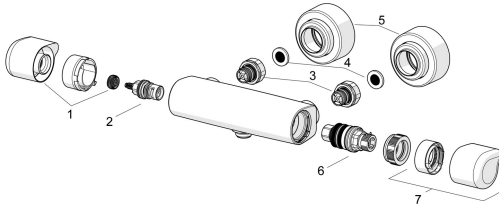

## Spare parts

### SP08707100

	Name	Code
01	Flow control handle Chrome	1006422V
02	Headpart, G1/2	59914207
03	Combiner	59914472
04	Filter sealing, G3/4	59911076
05	Cover flange Chrome	1006473V
06	Thermostatic cartridge, 3.4	59914114
07	Temperature control handle Chrome	1005875V