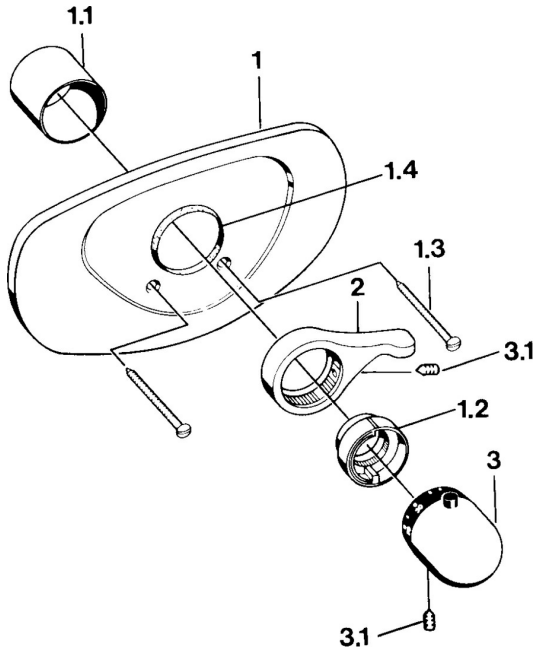

## Spare parts

### SP08689105

	Name	Code
1.1	Cover sleeve	59904502
1.2	Temperature adjustment limiter Edelmessing <b>Discontinued</b>	59906926
1.2	Temperature adjustment limiter Chrome	59906355
1.3	Screw, M5x65 Chrome	59904847
1.3	Screw, M5x65 White <b>Discontinued</b>	59906672
1.4	Ring Black	59911154
2	Lever Chrome	59905722
2	Lever White <b>Discontinued</b>	59906138
2	Lever Aranja <b>Discontinued</b>	59910312
3	Temperature control handle Chrome	59910304
3	Temperature control handle White <b>Discontinued</b>	59910306
3.1	Screw, M6x9.5	59901609
N.I.	Raising kit, 35 mm Chrome <b>Discontinued</b>	59904602